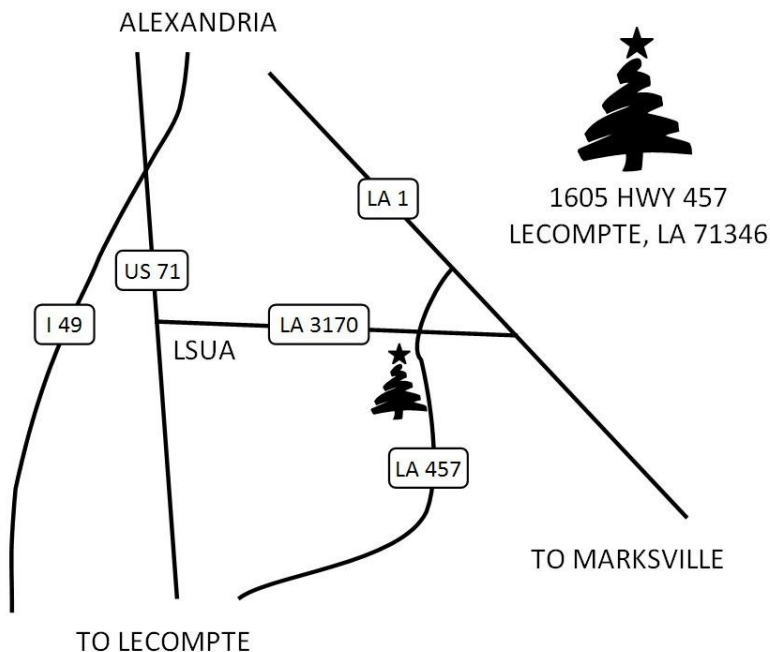

# Miltons'

## Christmas Tree Farm

OPERATED BY MILTONS' FARM LLC

**OPEN 8AM – 5PM THURSDAY THRU SUNDAY  
BEGINNING FRIDAY, NOV 28, 2014  
THRU SUNDAY, DEC 21, 2014**

**SAWS & ASSISTANCE PROVIDED  
NO PRE-TAGGING OR RESERVING**

-- LOCATED 3 MILES FROM LSUA --

FOR MORE INFORMATION:

[www.MILTONSFARM.COM](http://www.MILTONSFARM.COM)

318.442.0565