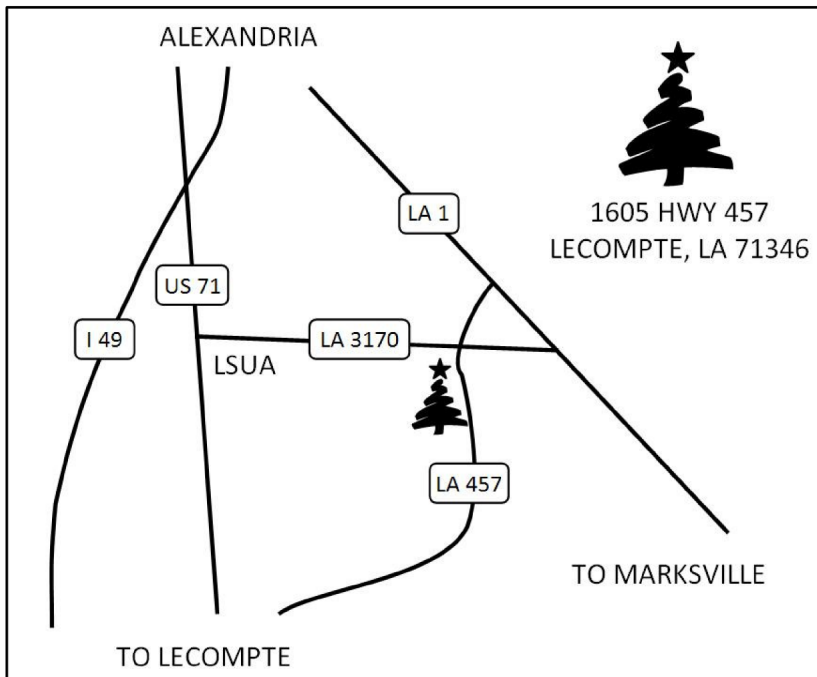

## Christmas Tree Farm

OPERATED BY MILTONS' FARM LLC

**OPEN 8AM – 5PM THURSDAY THRU SUNDAY**

**BEGINNING FRIDAY, NOV 26, 2010  
THRU SUNDAY, DEC 19, 2010**

**SAWS & ASSISTANCE PROVIDED  
NO PRE-TAGGING OR RESERVING**

**-- NOW LOCATED 3 MILES FROM LSUA --**

**FOR MORE INFORMATION:**

**[www.MILTONSFARM.com](http://www.MILTONSFARM.com) 318.442.0565**