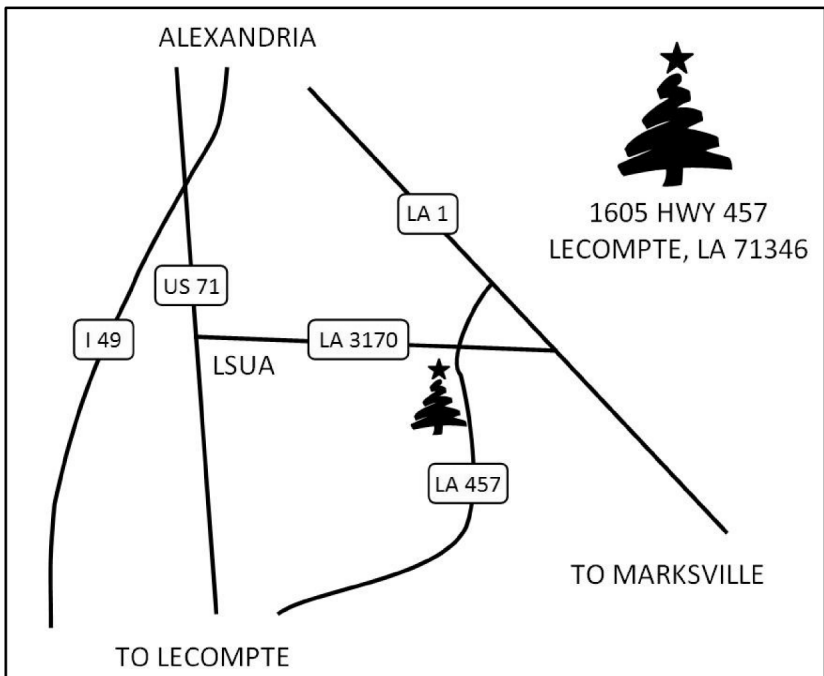

## Christmas Tree Farm

OPERATED BY MILTONS' FARM LLC

**OPEN 8AM – 5PM THURSDAY THRU SUNDAY**

**BEGINNING FRIDAY, NOV 27, 2009**

**THRU SUNDAY, DEC 20, 2009**

**SAWS & ASSISTANCE PROVIDED  
NO PRE-TAGGING OR RESERVING**

**-- NOW LOCATED 3 MILES FROM LSUA --**

**FOR MORE INFORMATION:**

**[www.MILTONSFARM.COM](http://www.MILTONSFARM.COM)**

**318.442.0565**