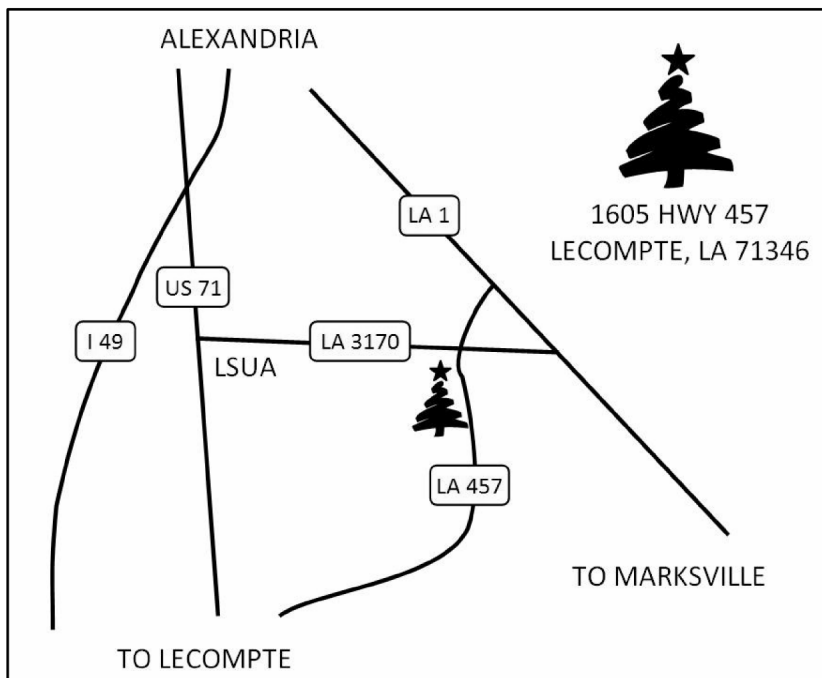

Miltons'

Christmas Tree Farm

OPERATED BY MILTONS' FARM LLC

**OPEN 8AM – 5PM THURSDAY THRU SUNDAY
BEGINNING FRIDAY, NOV 28, 2008
THRU SUNDAY, DEC 21, 2008**

**SAWS & ASSISTANCE PROVIDED
NO PRE-TAGGING OR RESERVING**

-- NOW LOCATED 3 MILES FROM LSUA --

FOR MORE INFORMATION:

www.MILTONSFARM.COM

318.442.0565