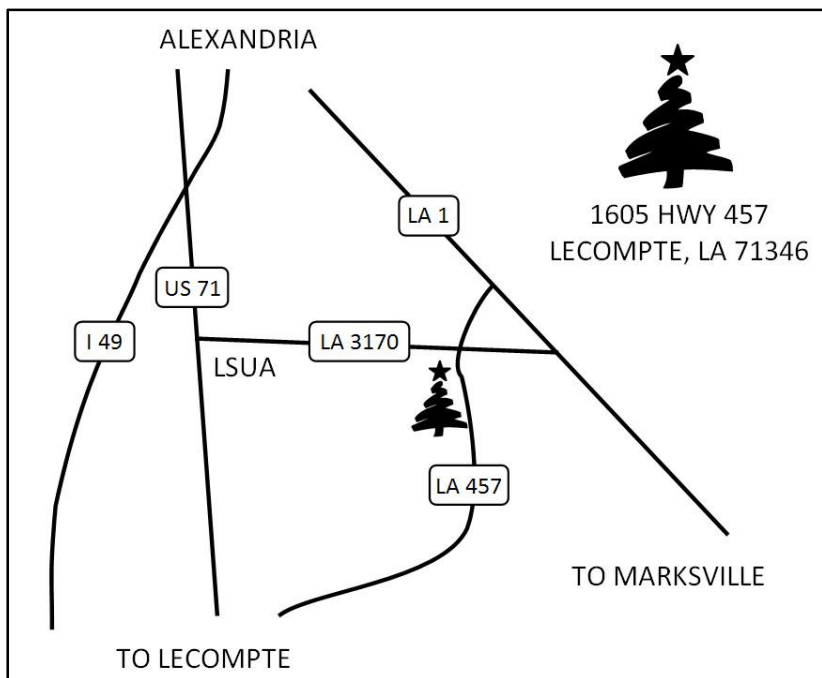

Miltons'

Christmas Tree Farm

OPERATED BY MILTONS' FARM LLC

**OPEN 8AM – 5PM THURSDAY THRU SUNDAY
BEGINNING FRIDAY, NOV 23, 2007
THRU SATURDAY, DEC 22, 2007**

**SAWS & ASSISTANCE PROVIDED
NO PRE-TAGGING OR RESERVING**

-- NOW LOCATED 3 MILES FROM LSUA --

FOR MORE INFORMATION:

www.MILTONSFARM.COM

318.442.0565